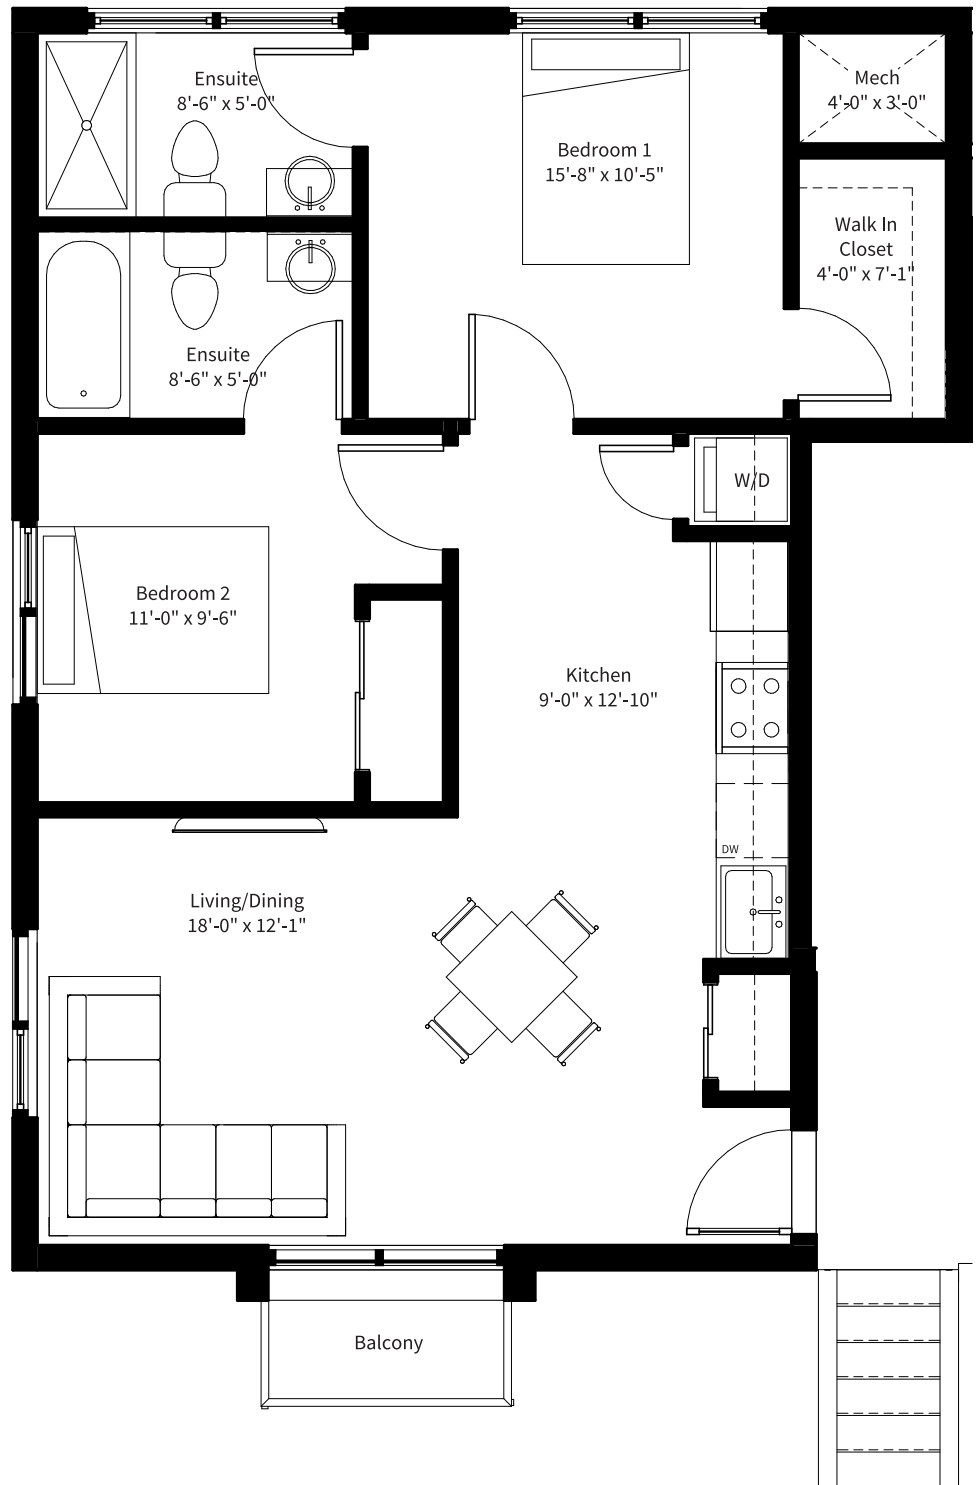

- THE - NIAGARA

THE CHIPPAWA

2 Bedroom, 2 Bath
782 Square Feet + Balcony

Ground Floor

All sizes and specifications are subject to change without notice. E. & O. E. Note: Actual usable floor space may vary from the stated floor area. *Furniture not included.