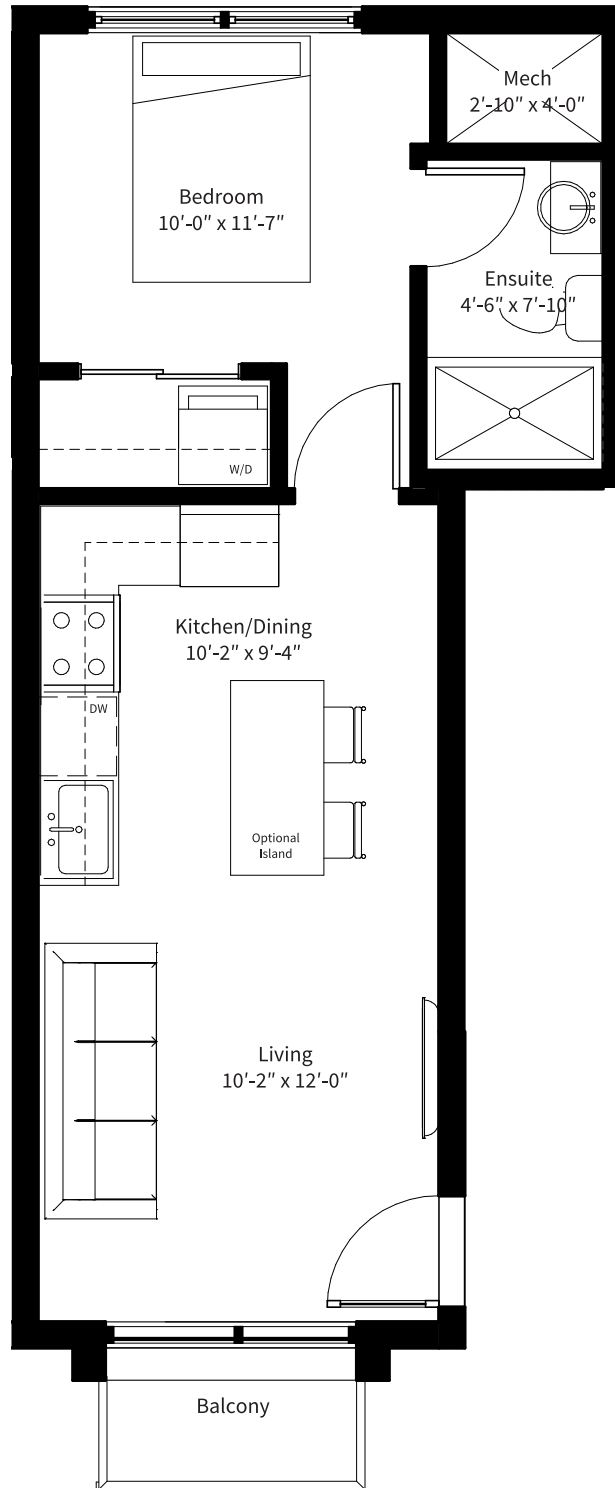

- THE - NIAGARA

THE CLIFTON

1 Bedroom, 1 Bath
427 Square Feet + Balcony

Ground Floor

All sizes and specifications are subject to change without notice. E. & O. E. Note: Actual usable floor space may vary from the stated floor area. *Furniture not included.