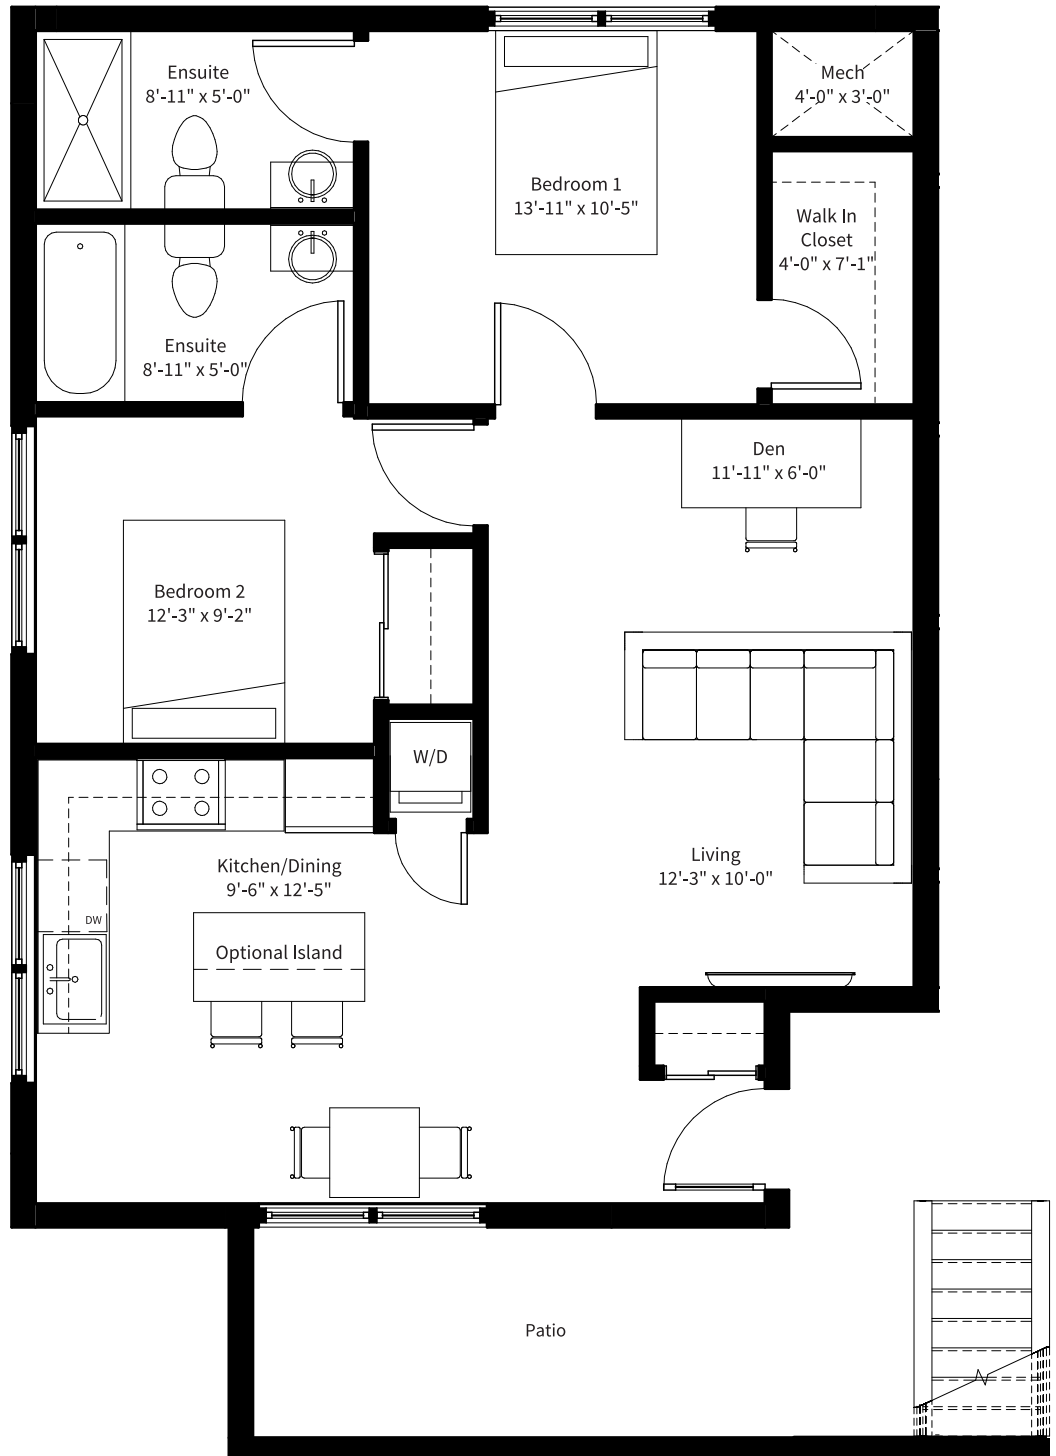

# - THE - NIAGARA

# THE DORCHESTER

2 Bedroom + Den, 2 Bath  
845 Square Feet + Patio

Lower Level

All sizes and specifications are subject to change without notice. E. & O. E. Note: Actual usable floor space may vary from the stated floor area. \*Furniture not included.