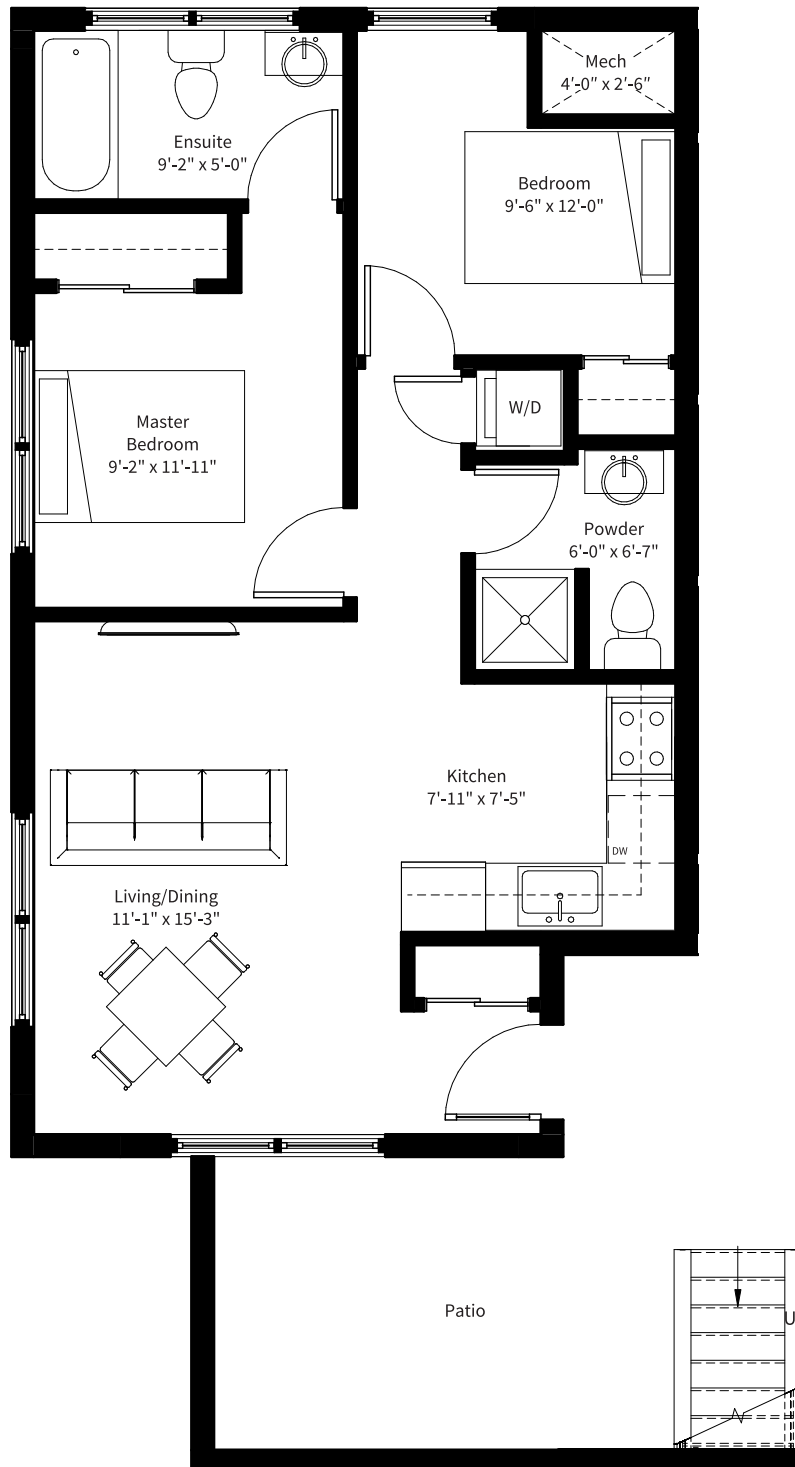

-THE- NIAGARA

THE DRUMMOND

2 Bedroom, 2 Bath
659 Square Feet + Patio

Lower Level

All sizes and specifications are subject to change without notice. E. & O. E. Note: Actual usable floor space may vary from the stated floor area. *Furniture not included.