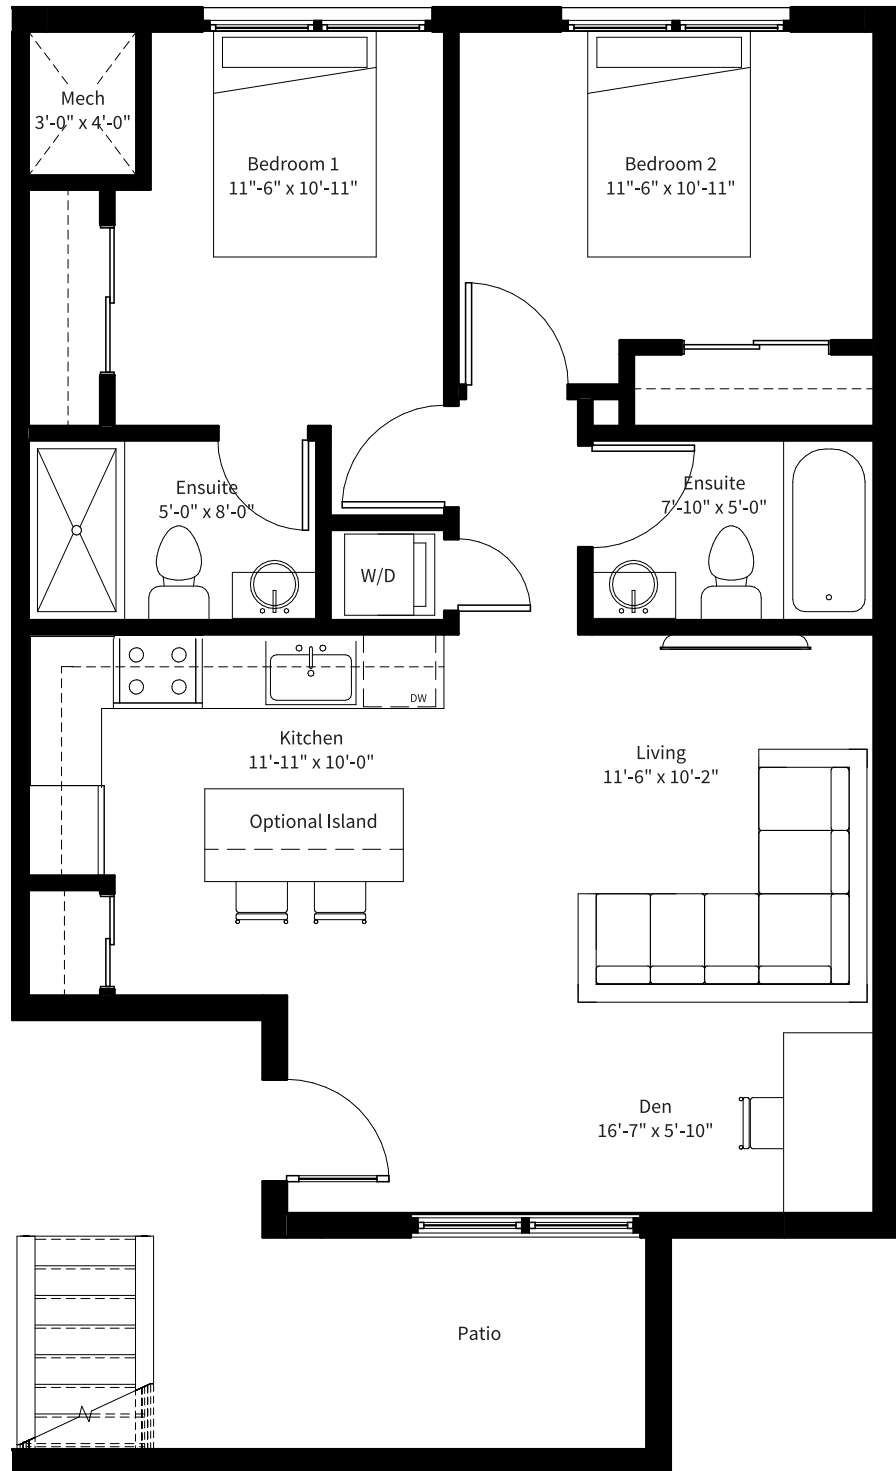

- THE - NIAGARA

THE FALLSVIEW

2 Bedroom + Den, 2 Bath
795 Square Feet + Patio

Lower Level

All sizes and specifications are subject to change without notice. E. & O. E. Note: Actual usable floor space may vary from the stated floor area. *Furniture not included.