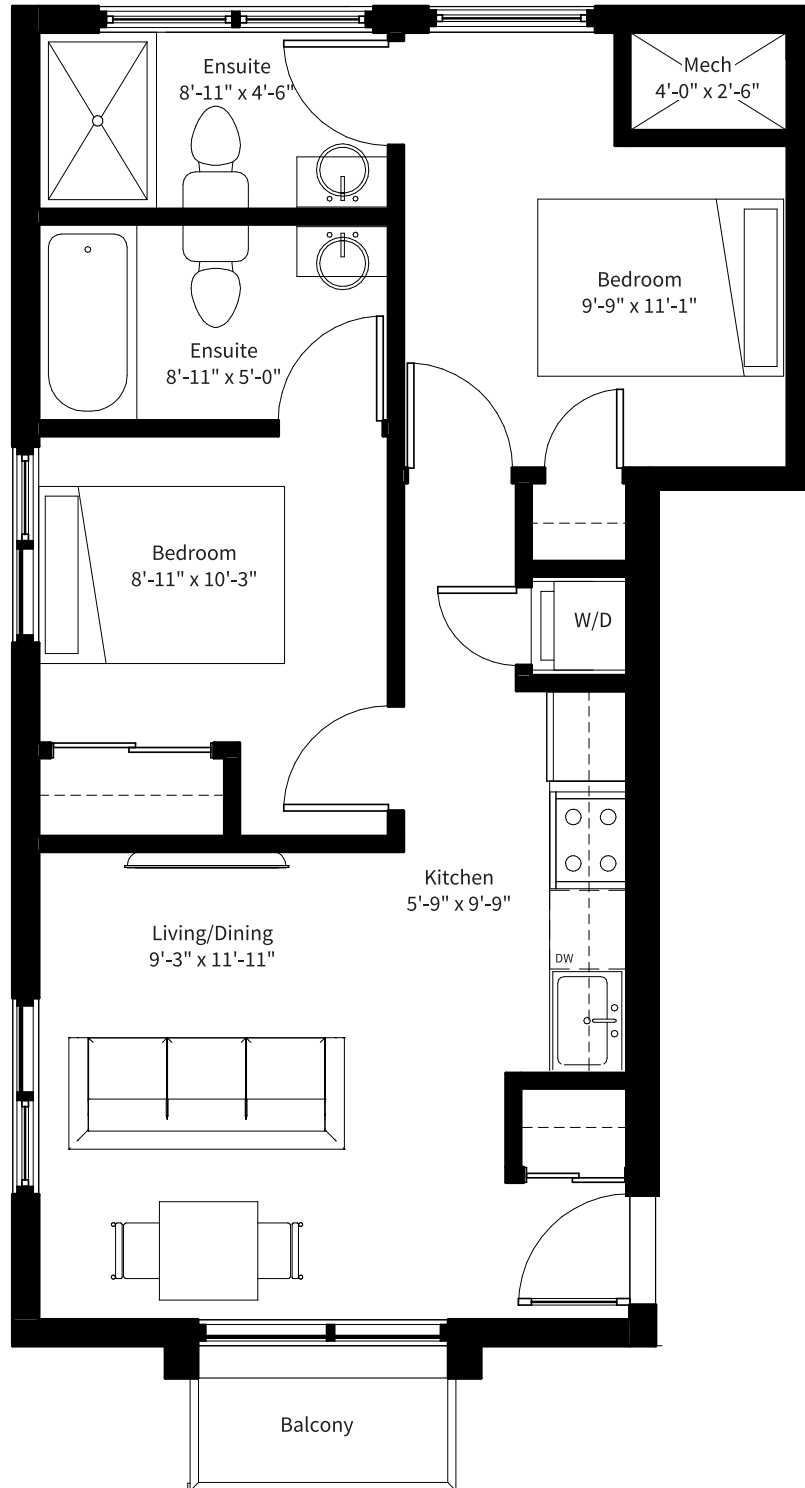

- THE - NIAGARA

THE FERRY

2 Bedroom, 2 Bath
598 Square Feet + Balcony

Ground Floor

All sizes and specifications are subject to change without notice. E. & O. E. Note: Actual usable floor space may vary from the stated floor area. *Furniture not included.