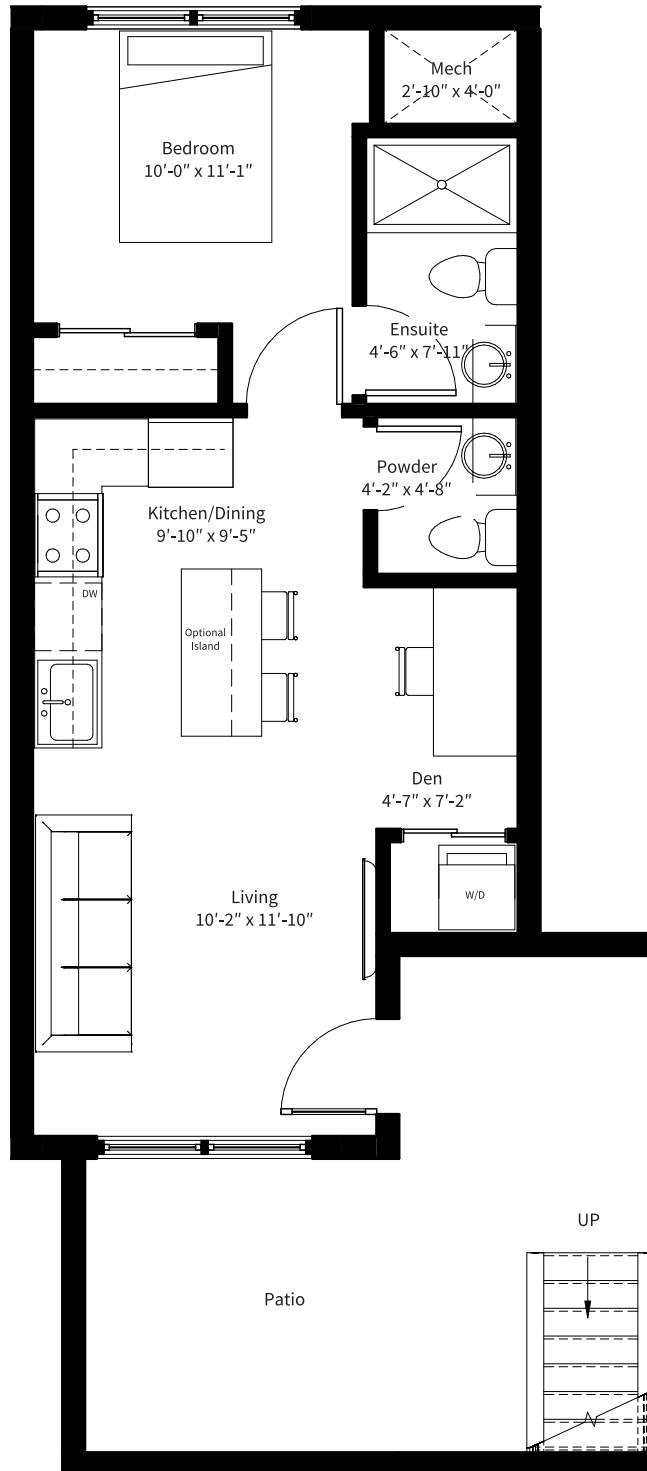

# - THE - NIAGARA

# THE LUNDY

1 Bedroom + Den, 1.5 Bath  
487 Square Feet + Patio

Lower Level

All sizes and specifications are subject to change without notice. E. & O. E. Note: Actual usable floor space may vary from the stated floor area. \*Furniture not included.