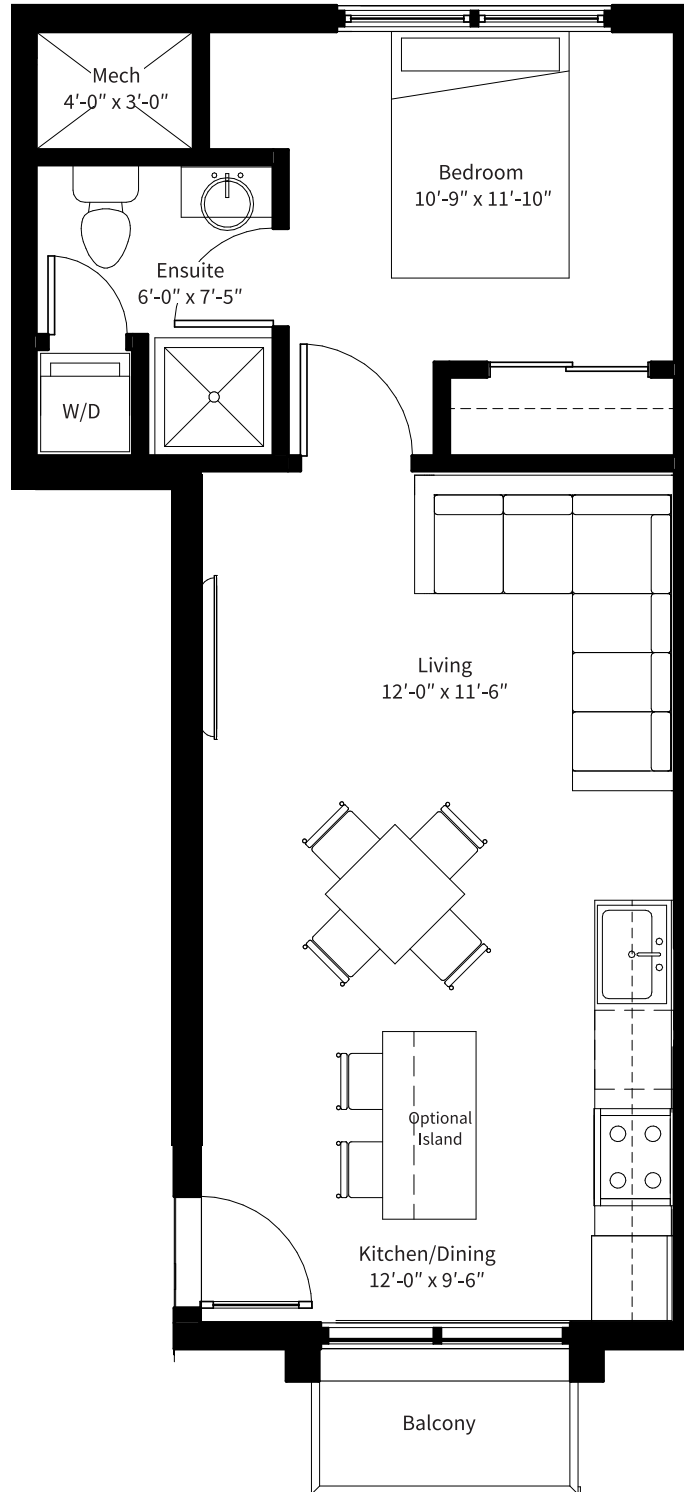

# - THE - NIAGARA

# THE PORTAGE

1 Bedroom, 1 Bath  
490 Square Feet + Balcony

Ground Floor

All sizes and specifications are subject to change without notice. E. & O. E. Note: Actual usable floor space may vary from the stated floor area. \*Furniture not included.