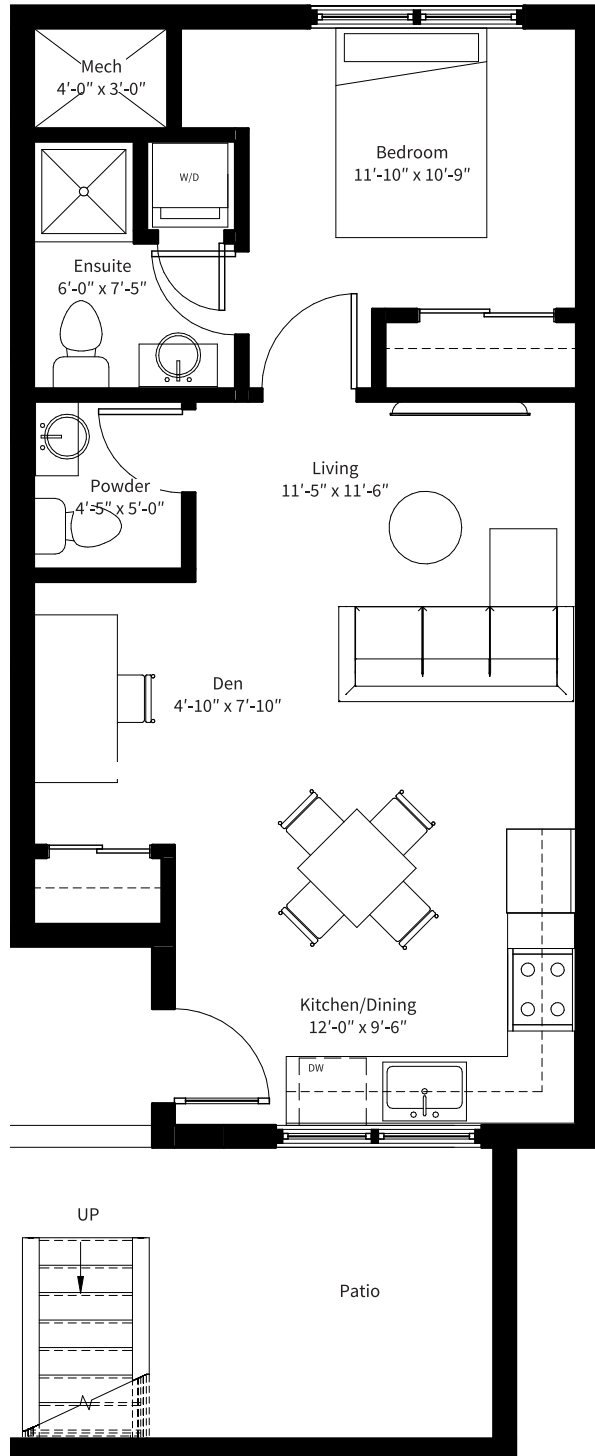

- THE - NIAGARA

THE STANLEY

1 Bedroom + Den, 1.5 Bath
550 Square Feet + Patio

Lower Level

All sizes and specifications are subject to change without notice. E. & O. E. Note: Actual usable floor space may vary from the stated floor area. *Furniture not included.