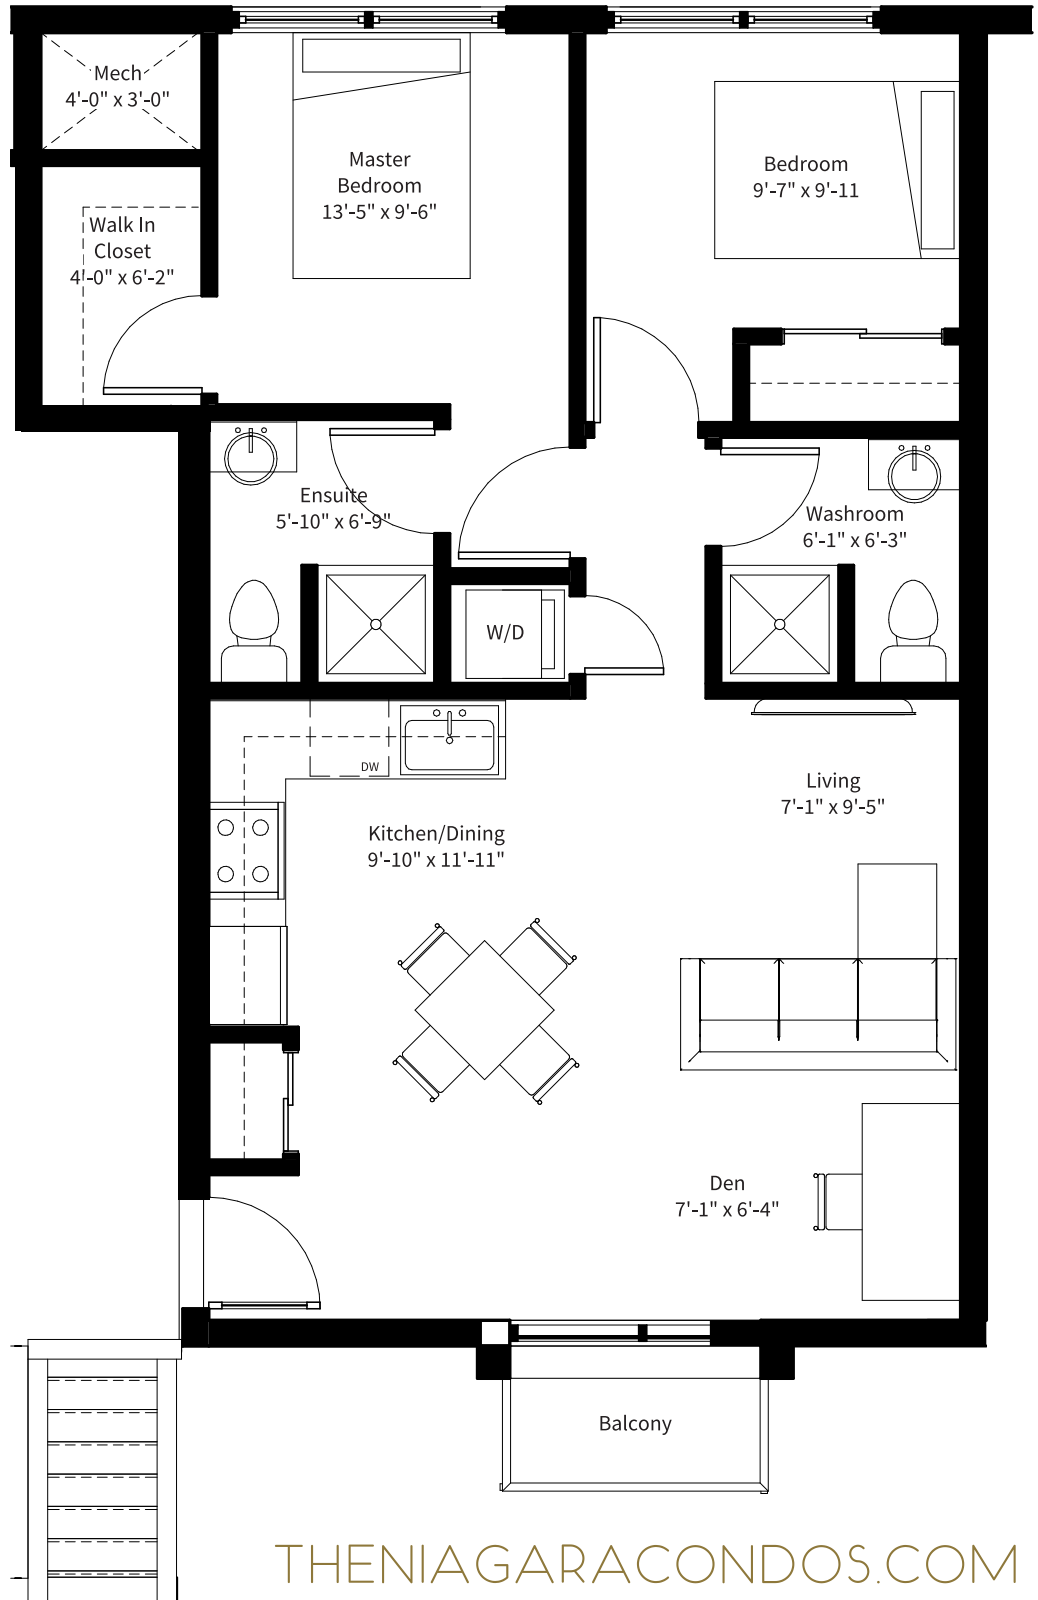

- THE - NIAGARA

THE THOROLD

2 Bedroom + Den, 2 Bath
787 Square Feet + Balcony

Ground Floor

All sizes and specifications are subject to change without notice. E. & O. E. Note: Actual usable floor space may vary from the stated floor area. *Furniture not included.